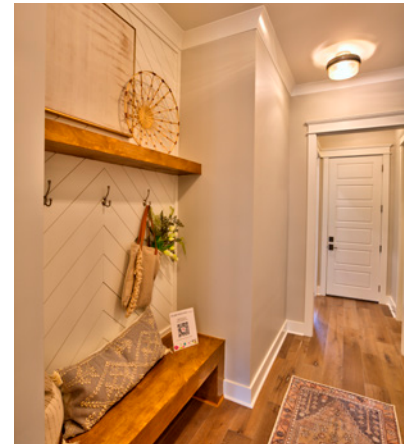

They say that great gifts often come in small packages. That's certainly true for the 2022 St. Jude Dream Home® located in The Villages of Lafayette Station. From the pastoral lake just outside the front door, to the stunning Shaw hardwood floors, to the stainless steel Bosch appliances, to the barrel-vaulted brick ceiling in the family room, to the meticulous craftsmanship apparent throughout its 2,500 square feet, this truly is a dream home.

At every turn, **Southern Serenity Homes** has, for the 15th consecutive year, spared no effort at producing a spectacular home that anyone would be proud to buy, but, as always, it's not for sale. Instead, it will be going to one lucky winner who reserved their St. Jude Dream Home® Giveaway ticket for just $100. That winner will be chosen when the drawing is held on Sunday, June 23rd, seen only on **WMC Action News 5**.

In the meantime, the photos on the next few pages will give you some idea of what a spectacular home this is. It's obvious that every craftsman who had a hand in producing this year's **Dream Home®** gave all they had to make it the best home ever. I'm sure every child at St. Jude appreciates their effort.

ENJOY!