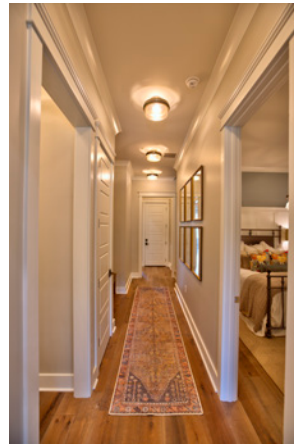

They say that great gifts often come in small packages. That's certainly true for the 2022 St. Jude Dream Home® located in The Villages of Lafayette Station. From the pastoral lake just outside the front door, to the stunning Shaw hardwood floors, to the stainless steel Bosch appliances, to the barrel-vaulted brick ceiling in the family room, to the meticulous craftsmanship apparent throughout its 2,500 square feet, this truly is a dream home.

At every turn, **Southern Serenity Homes** has, for the 15th consecutive year, spared no effort at producing a spectacular home that anyone would be proud to buy, but, as always, it's not for sale. Instead, it will be going to one lucky winner who reserved their St. Jude Dream Home® Giveaway ticket for just $100. That winner will be chosen when the drawing is held on Sunday, June 23rd, seen only on **WMC Action News 5**.

In the meantime, the photos on the next few pages will give you some idea of what a spectacular home this is. It's obvious that every craftsman who had a hand in producing this year's **Dream Home®** gave all they had to make it the best home ever. I'm sure every child at St. Jude appreciates their effort.

ENJOY!