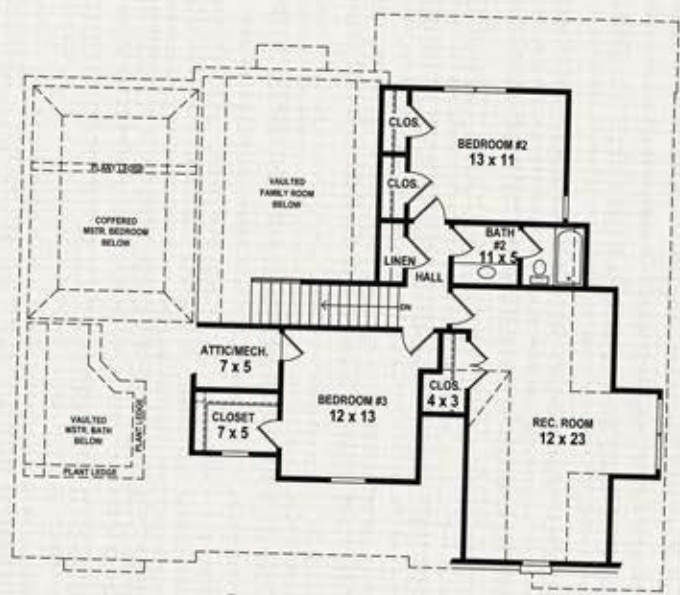

THE CHARLESTON

FIRST FLOOR

SECOND FLOOR

SQUARE FOOTAGE

Heated Down	1625 sq. ft.
Heated Up	875 sq. ft.
Total Heated Area	2500 sq. ft.
Bedrooms	3
Baths	2.5