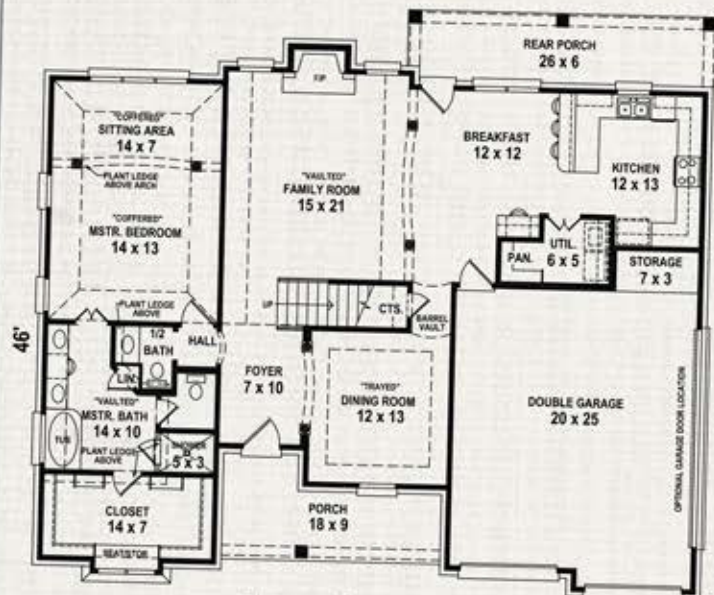

THE CHARLESTON

FIRST FLOOR

SECOND FLOOR

SQUARE FOOTAGE

Heated Down	1625 sq. ft.
Heated Up	875 sq. ft.
Total Heated Area	2500 sq. ft.
Bedrooms	3
Baths	2.5