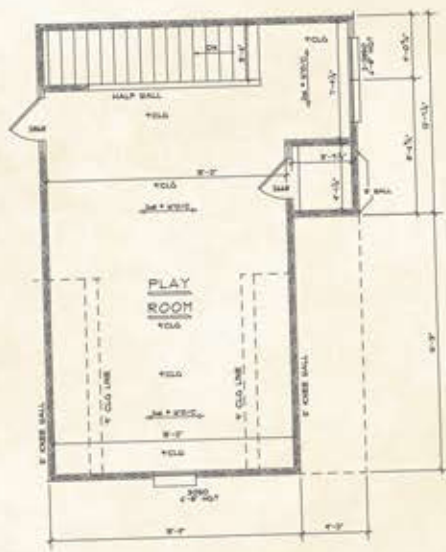

THE CHESTNUT

FIRST FLOOR

SECOND FLOOR

- Heated Down: 1995 sq. ft.
- Heated Up: 457 sq. ft.
- Total Heated Brick: 2506 sq. ft.
- Bedrooms: 3
- Baths: 2

SOUTHERN SERENITY
Homes