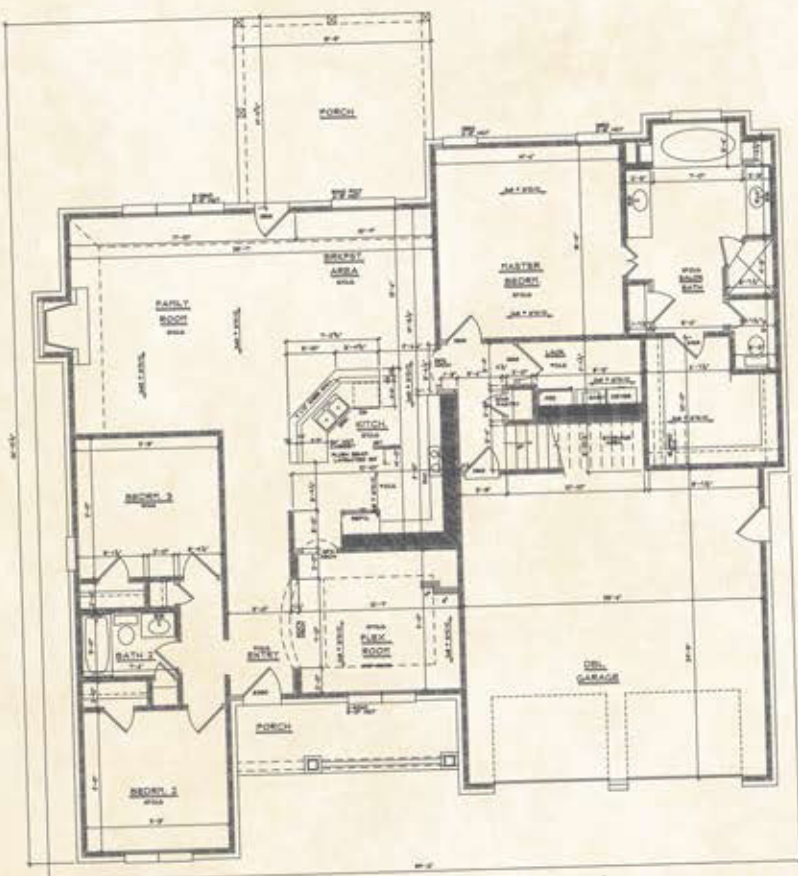

THE CHESTNUT

FIRST FLOOR

SECOND FLOOR

- Heated Down: 1995 sq. ft.
- Heated Up: 457 sq. ft.
- Total Heated Brick: 2506 sq. ft.
- Bedrooms: 3
- Baths: 2

SOUTHERN SERENITY
Homes