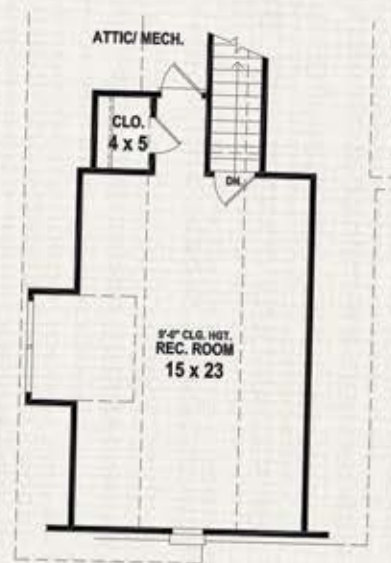

# THE CLARK

Heated Down: ..... 2104 sq. ft.  
 Heated Up: ..... 445 sq. ft.  
 Total Heated Brick: ..... 2549 sq. ft.  
 Bedrooms: ..... 3  
 Baths: ..... 2

**SOUTHERN SERENITY**  
 Homes