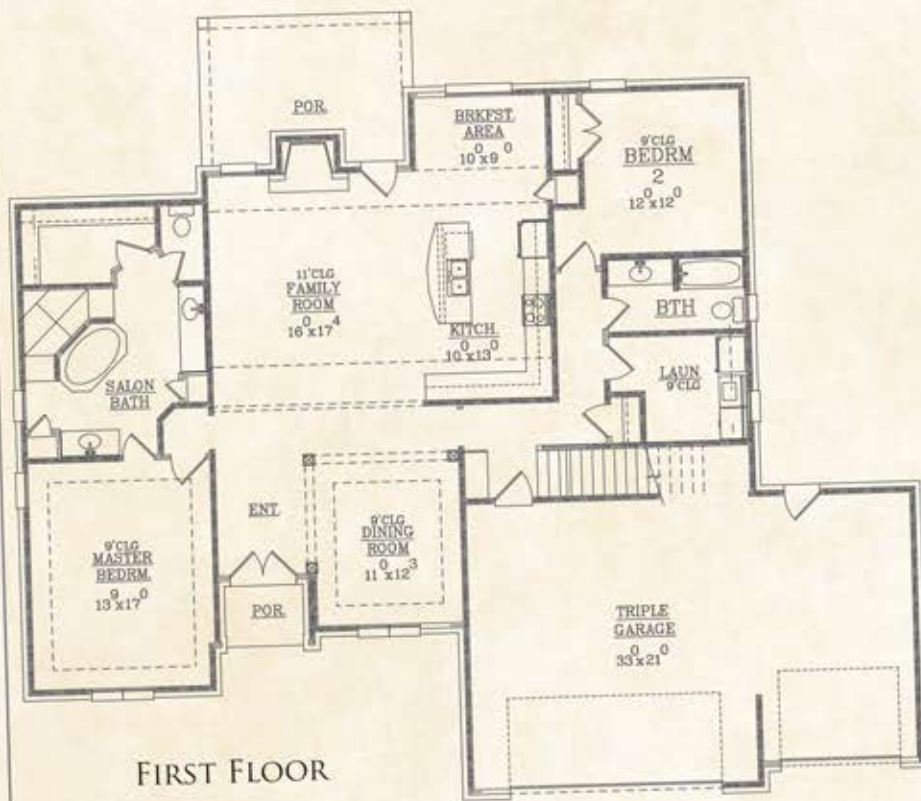

THE CLOVER

Heated Down: 1875sq. ft.
 Heated Up: 721 sq. ft.
 Total Heated Brick: 2596 sq. ft.
 Bedrooms: 3
 Baths: 3