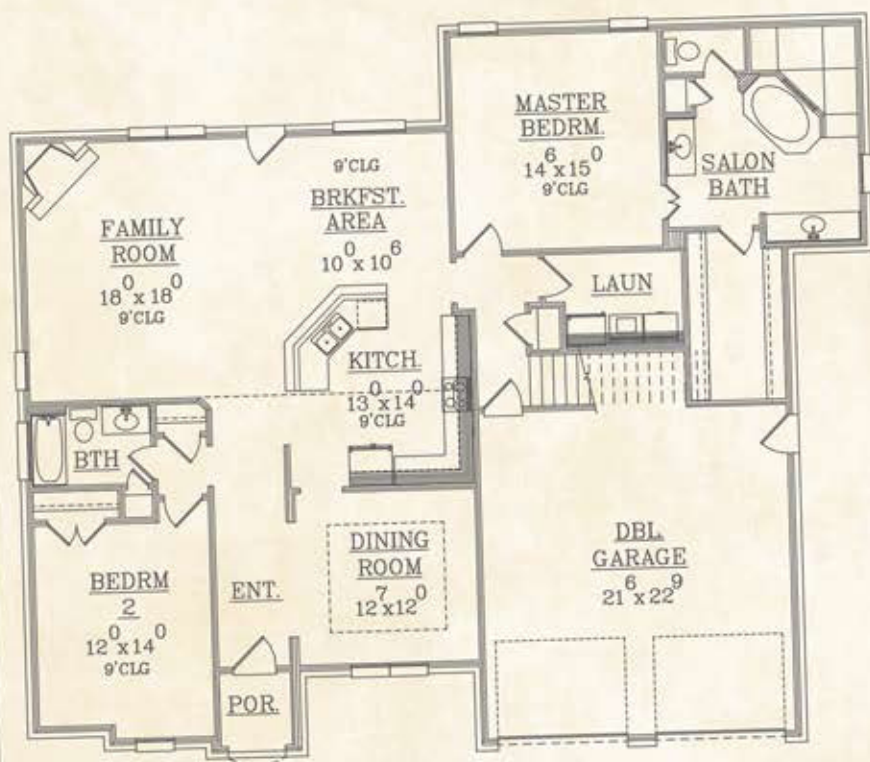

# THE DIXON

FIRST FLOOR

SECOND FLOOR

Heated Down: ..... 1959 sq. ft.  
 Heated Up: ..... 699 sq. ft.  
 Total Heated Brick: ..... 2658 sq. ft.  
 Bedrooms: ..... 3  
 Baths: ..... 3

  
**SOUTHERN  
 SERENITY**  
 Homes