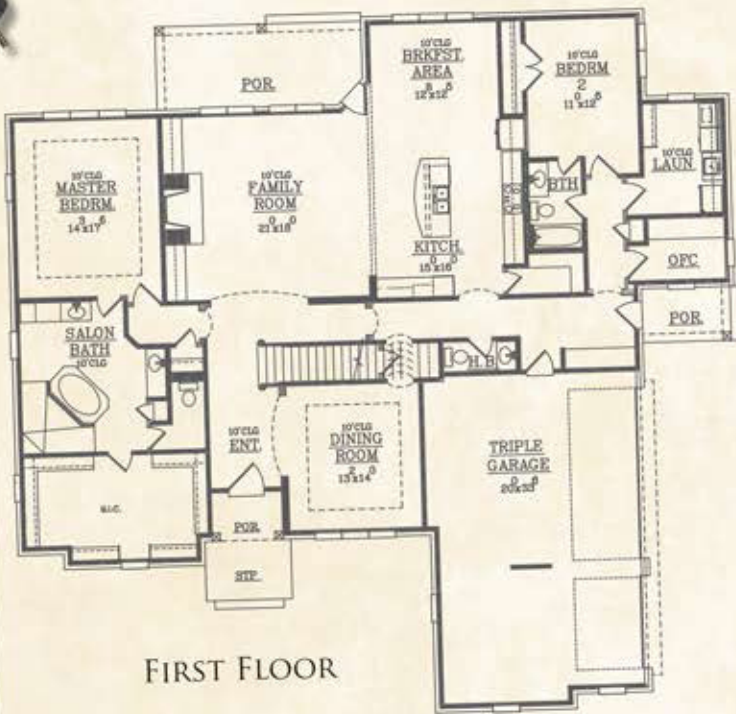

THE NATCHEZ

Heated Down:2667 sq. ft.
 Heated Up:1820 sq. ft.
 Total Heated Brick: 4487 sq. ft.
 Bedrooms:5
 Baths: 4.5