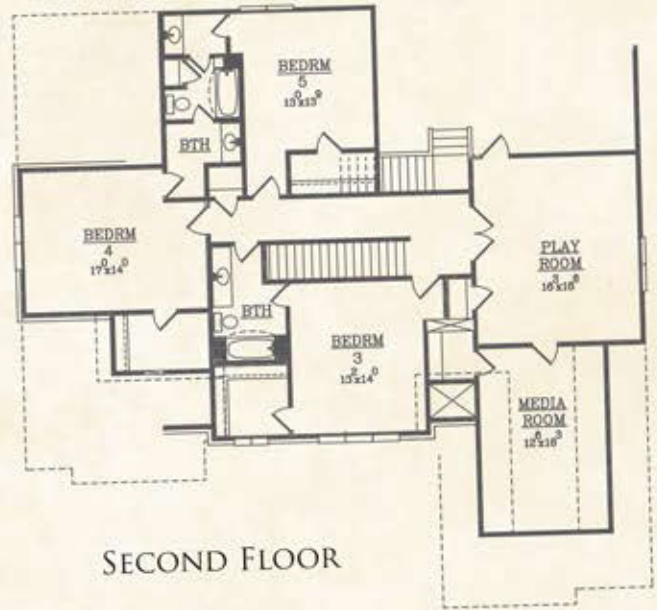

THE NATCHEZ

Heated Down:2667 sq. ft.
 Heated Up:1820 sq. ft.
 Total Heated Brick: 4487 sq. ft.
 Bedrooms:5
 Baths: 4.5