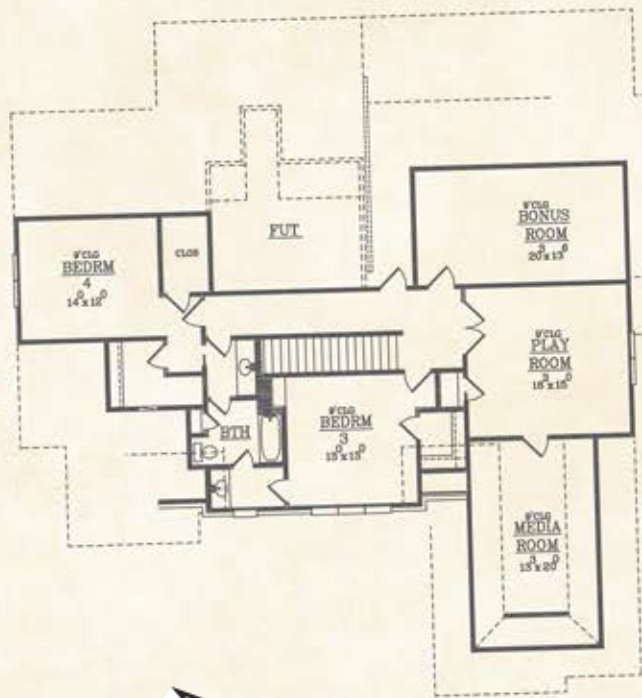

THE PASCAGOULA

Heated Down: 2793 sq. ft.
 Heated Up: 1705 sq. ft.
 Total Heated Brick: 4498 sq. ft.
 Bedrooms: 5
 Baths: 3

**SOUTHERN
 SERENITY**
 Homes