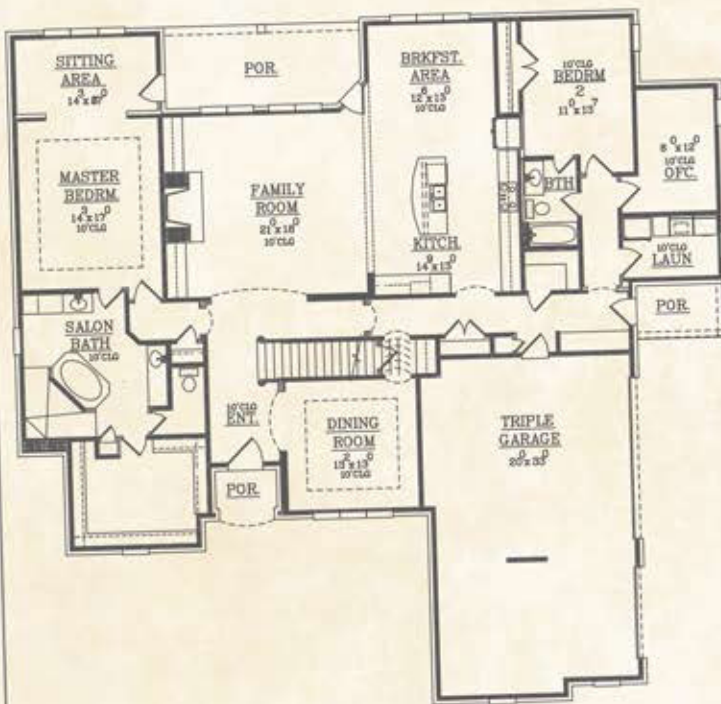

THE PASCAGOULA

Heated Down: 2793 sq. ft.
 Heated Up: 1705 sq. ft.
 Total Heated Brick: 4498 sq. ft.
 Bedrooms: 5
 Baths: 3

**SOUTHERN
 SERENITY**
 Homes